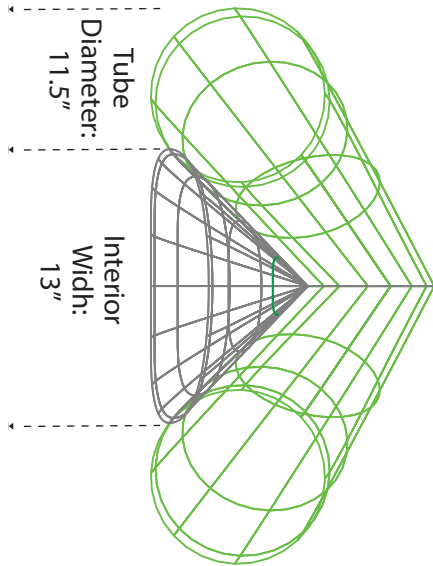

# SPUD

Please use the specifications as a guideline only.

800-247-3432 ~ info@aire.com

www.aire.com

AIRE & Tributary boats are handcrafted by skilled professionals. As with all handcrafted items, there may be some slight variations from boat to boat, all measurements are subject to 1" + or - variation.