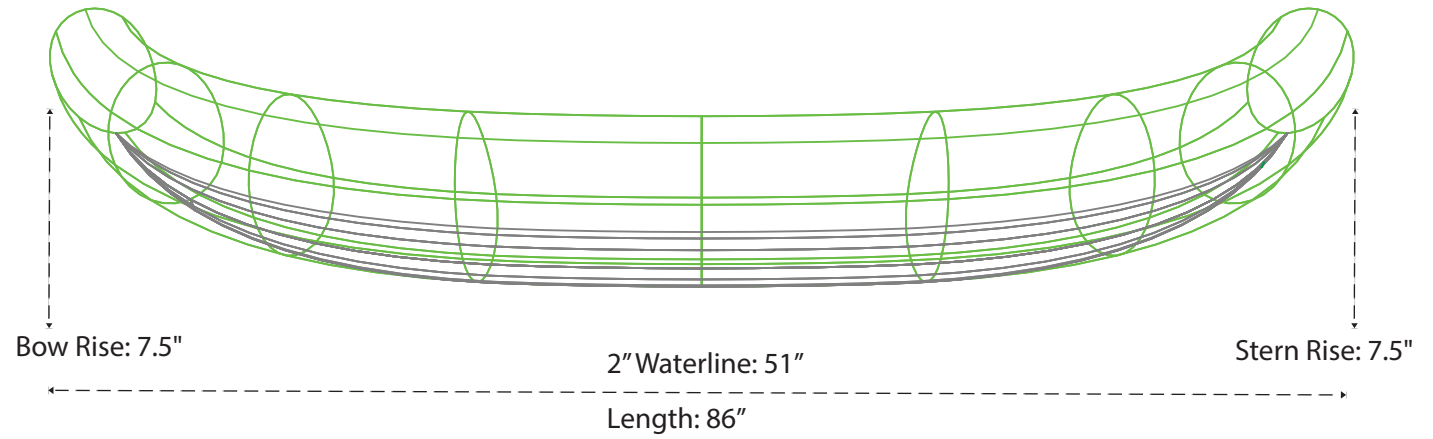

# SPUD

Please use the specifications as a guideline only.

800-247-3432 ~ info@aire.com

www.aire.com

AIRE & Tributary boats are handcrafted by skilled professionals. As with all handcrafted items, there may be some slight variations from boat to boat, all measurements are subject to 1" + or - variation.