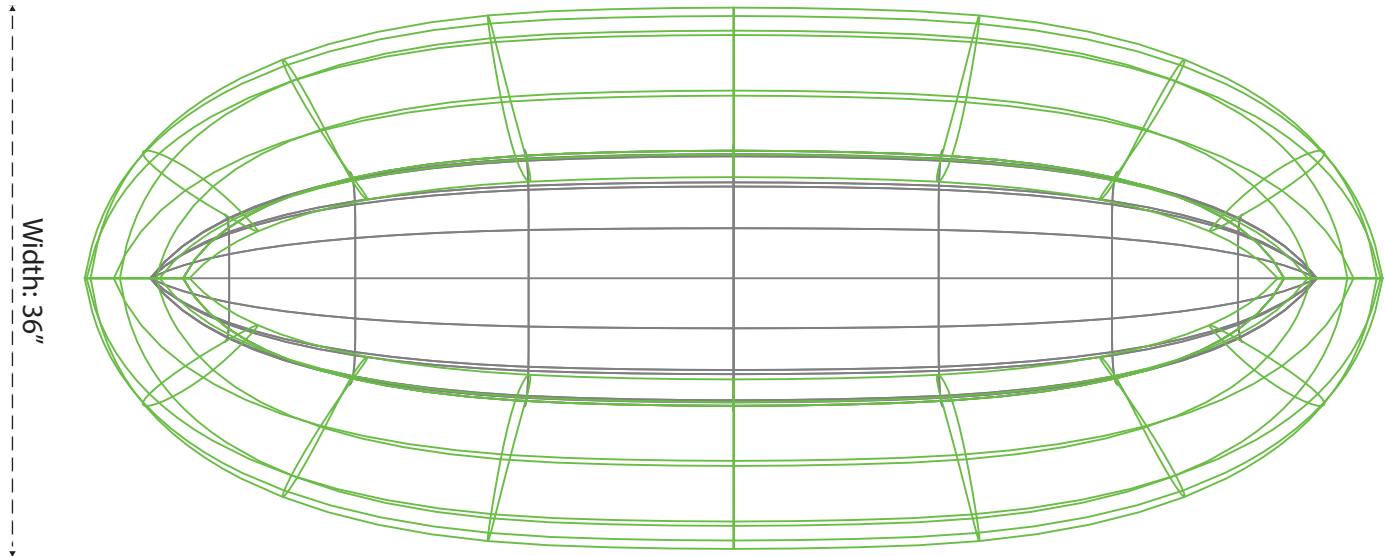

# SPUD

Please use the specifications as a guideline only.

800-247-3432 ~ info@aire.com

www.aire.com

AIRE & Tributary boats are handcrafted by skilled professionals. As with all handcrafted items, there may be some slight variations from boat to boat, all measurements are subject to 1" + or - variation.