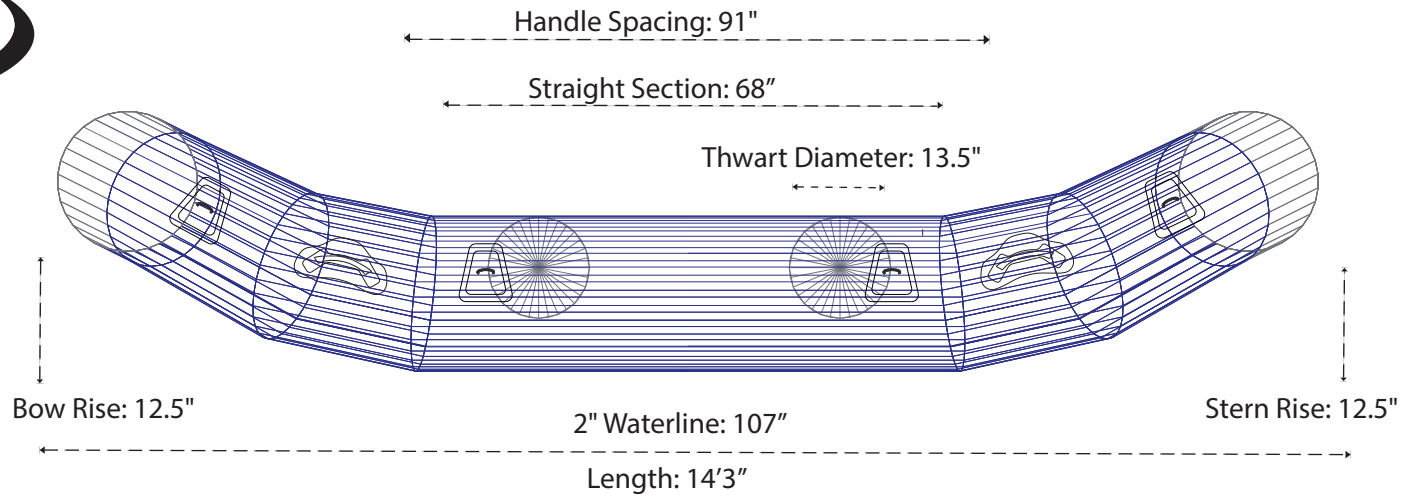

Please use the specifications as a guideline only.

800-247-3432 ~ info@aire.com  
www.aire.com

AIRE & Tributary boats are handcrafted by skilled professionals. As with all handcrafted items, there may be some slight variations from boat to boat, all measurements are subject to 1" + or - variation.

\*Measured with no thwarts installed