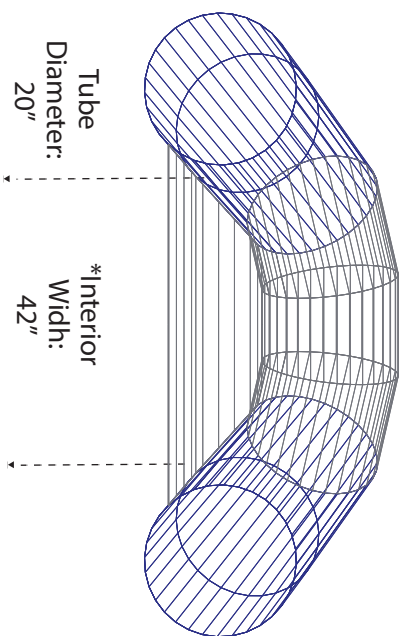

Please use the specifications as a guideline only.

800-247-3432 ~ info@aire.com  
www.aire.com

AIRE & Tributary boats are handcrafted by skilled professionals. As with all handcrafted items, there may be some slight variations from boat to boat, all measurements are subject to 1" + or - variation.

\*Measured with no thwarts installed