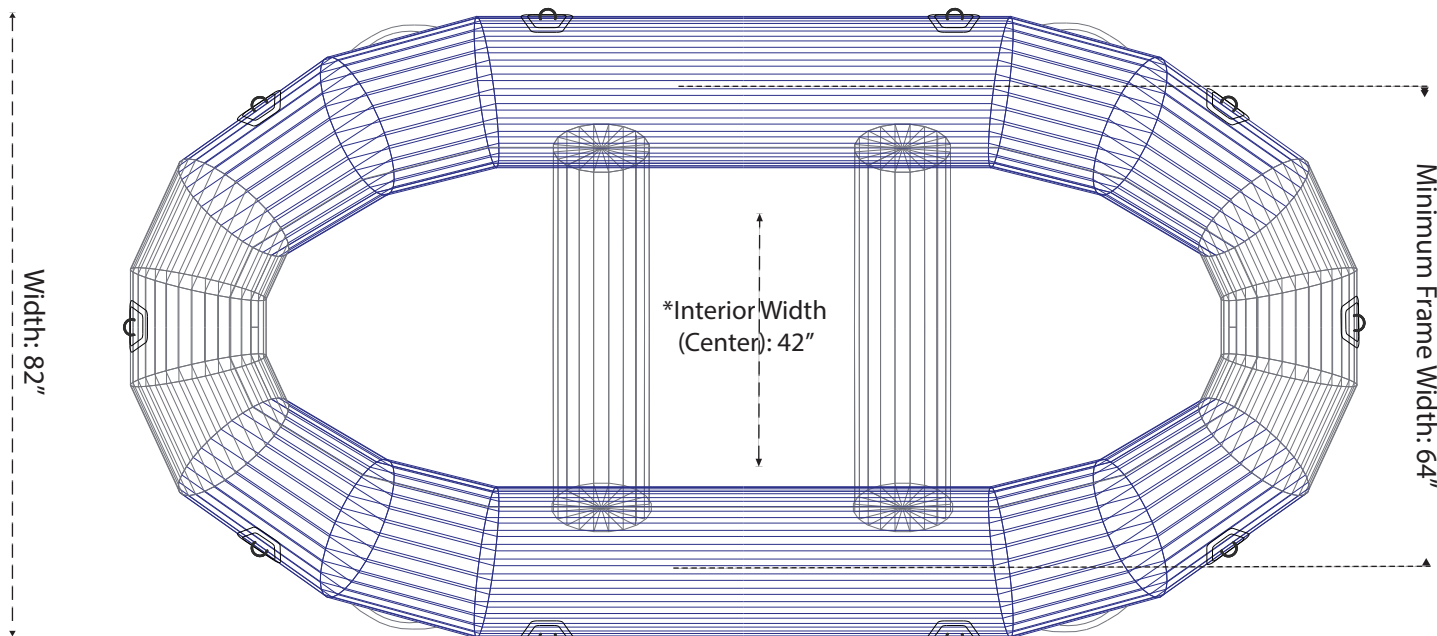

Please use the specifications as a guideline only.

800-247-3432 ~ info@aire.com  
www.aire.com

AIRE & Tributary boats are handcrafted by skilled professionals. As with all handcrafted items, there may be some slight variations from boat to boat, all measurements are subject to 1" + or - variation.

\*Measured with no thwarts installed